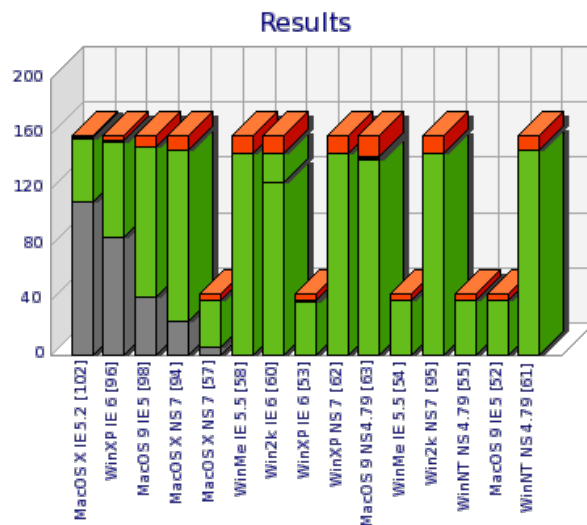

Session	Set	untested	pass	unsupported	unresolved	fail	Total
MacOS X IE 5.2 [102]	V2.10/ Integrate	111 (70%) ▶	46 (29%) ▶	0 (00%)	1 (01%) ▶	1 (01%) ▶	159
WinXP IE 6 [96]	V2.10/ Integrate	85 (53%) ▶	69 (43%) ▶	0 (00%)	1 (01%) ▶	4 (03%) ▶	159
MacOS 9 IE 5 [98]	V2.10/ Integrate	42 (26%) ▶	109 (69%) ▶	0 (00%)	8 (05%) ▶	0 (00%)	159
MacOS X NS 7 [94]	V2.10/ Integrate	25 (16%) ▶	123 (77%) ▶	1 (01%) ▶	0 (00%)	10 (06%) ▶	159
MacOS X NS 7 [57]	V2.10/ Smoke	6 (14%) ▶	34 (77%) ▶	0 (00%)	0 (00%)	4 (09%) ▶	44
WinMe IE 5.5 [58]	V2.10/ Integrate	0 (00%)	146 (92%) ▶	0 (00%)	0 (00%)	13 (08%) ▶	159
Win2k IE 6 [60]	V2.10/ Integrate	0 (00%)	125 (79%) ▶	21 (13%) ▶	0 (00%)	13 (08%) ▶	159
WinXP IE 6 [53]	V2.10/ Smoke	0 (00%)	39 (89%) ▶	0 (00%)	1 (02%) ▶	4 (09%) ▶	44
WinXP NS 7 [62]	V2.10/ Integrate	0 (00%)	146 (92%) ▶	0 (00%)	0 (00%)	13 (08%) ▶	159
MacOS 9 NS 4.79 [63]	V2.10/ Integrate	0 (00%)	142 (89%) ▶	1 (01%) ▶	1 (01%) ▶	15 (09%) ▶	159
WinMe IE 5.5 [54]	V2.10/ Smoke	0 (00%)	40 (91%) ▶	0 (00%)	0 (00%)	4 (09%) ▶	44
Win2k NS 7 [95]	V2.10/ Integrate	0 (00%)	146 (92%) ▶	0 (00%)	0 (00%)	13 (08%) ▶	159
WinNT NS 4.79 [55]	V2.10/ Smoke	0 (00%)	40 (91%) ▶	0 (00%)	0 (00%)	4 (09%) ▶	44
MacOS 9 IE 5 [52]	V2.10/ Smoke	0 (00%)	40 (91%) ▶	0 (00%)	4 (09%) ▶	0 (00%)	44
WinNT NS 4.79 [61]	V2.10/ Integrate	0 (00%)	149 (94%) ▶	0 (00%)	0 (00%)	10 (06%) ▶	159
Total		269 (15%)	1394 (77%)	23 (01%)	16 (01%)	108 (06%)	1810