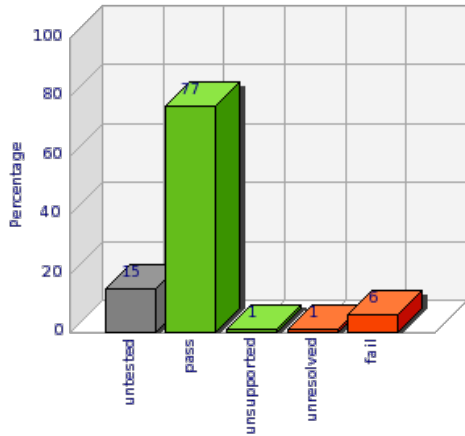

	# Tests	% of Total Tests	% of Tests Executed
untested	269	15%	
pass	1394	77%	90%
unsupported	23	01%	01%
unresolved	16	01%	01%
fail	108	06%	07%
	1810	100%	100%

### Remaining Time

- 2d1h37m of staff time planned for the remaining Test Cases

### Problem Reports

- Active Problem Reports: 22

Test Results

Tests

Sessions

Test Execution Status

Session	Tests			Planned Staff Time			Actual Staff Time	
	Total	Remaining	Executed	Total	Remaining	Used	Used	Delta
MacOS X IE 5.2 [102]	159	111 (70%)	30%	1d1h36m	5h39m (74%)	1h57m (26%)	2h10m	13m
WinXP IE 6 [96]	159	85 (53%)	47%	1d1h36m	4h17m (56%)	3h19m (44%)	2h49m	30m
MacOS 9 IE 5 [98]	159	42 (26%)	74%	1d1h36m	2h15m (30%)	5h21m (70%)	5h55m	34m
MacOS X NS 7 [94]	159	25 (16%)	84%	1d1h36m	1h11m (16%)	1d25m (84%)	5h28m	57m
MacOS X NS 7 [57]	44	6 (14%)	86%	2h1m	15m (12%)	1h46m (88%)	1h41m	5m
WinMe IE 5.5 [58]	159	0 (00%)	100%	1d1h36m	0m (00%)	1d1h36m (100%)	1d2h24m	48m
Win2k IE 6 [60]	159	0 (00%)	100%	1d1h36m	0m (00%)	1d1h36m (100%)	1d38m	58m
WinXP IE 6 [53]	44	0 (00%)	100%	2h1m	0m (00%)	2h1m (100%)	2h7m	6m
WinXP NS 7 [62]	159	0 (00%)	100%	1d1h36m	0m (00%)	1d1h36m (100%)	1d2h11m	35m
MacOS 9 NS 4.79 [63]	159	0 (00%)	100%	1d1h36m	0m (00%)	1d1h36m (100%)	1d22m	1h14m
WinMe IE 5.5 [54]	44	0 (00%)	100%	2h1m	0m (00%)	2h1m (100%)	2h7m	6m
Win2k NS 7 [95]	159	0 (00%)	100%	1d1h36m	0m (00%)	1d1h36m (100%)	1d1h9m	27m
WinNT NS 4.79 [55]	44	0 (00%)	100%	2h1m	0m (00%)	2h1m (100%)	1h59m	2m
MacOS 9 IE 5 [52]	44	0 (00%)	100%	2h1m	0m (00%)	2h1m (100%)	2h11m	10m
WinNT NS 4.79 [61]	159	0 (00%)	100%	1d1h36m	0m (00%)	1d1h36m (100%)	1d1h28m	8m
<b>Total</b>	<b>1810</b>	<b>269 (15%)</b>	<b>85%</b>	<b>14d2h5m</b>	<b>2d1h37m (16%)</b>	<b>12d28m (84%)</b>	<b>11d4h39m</b>	<b>1h49m</b>